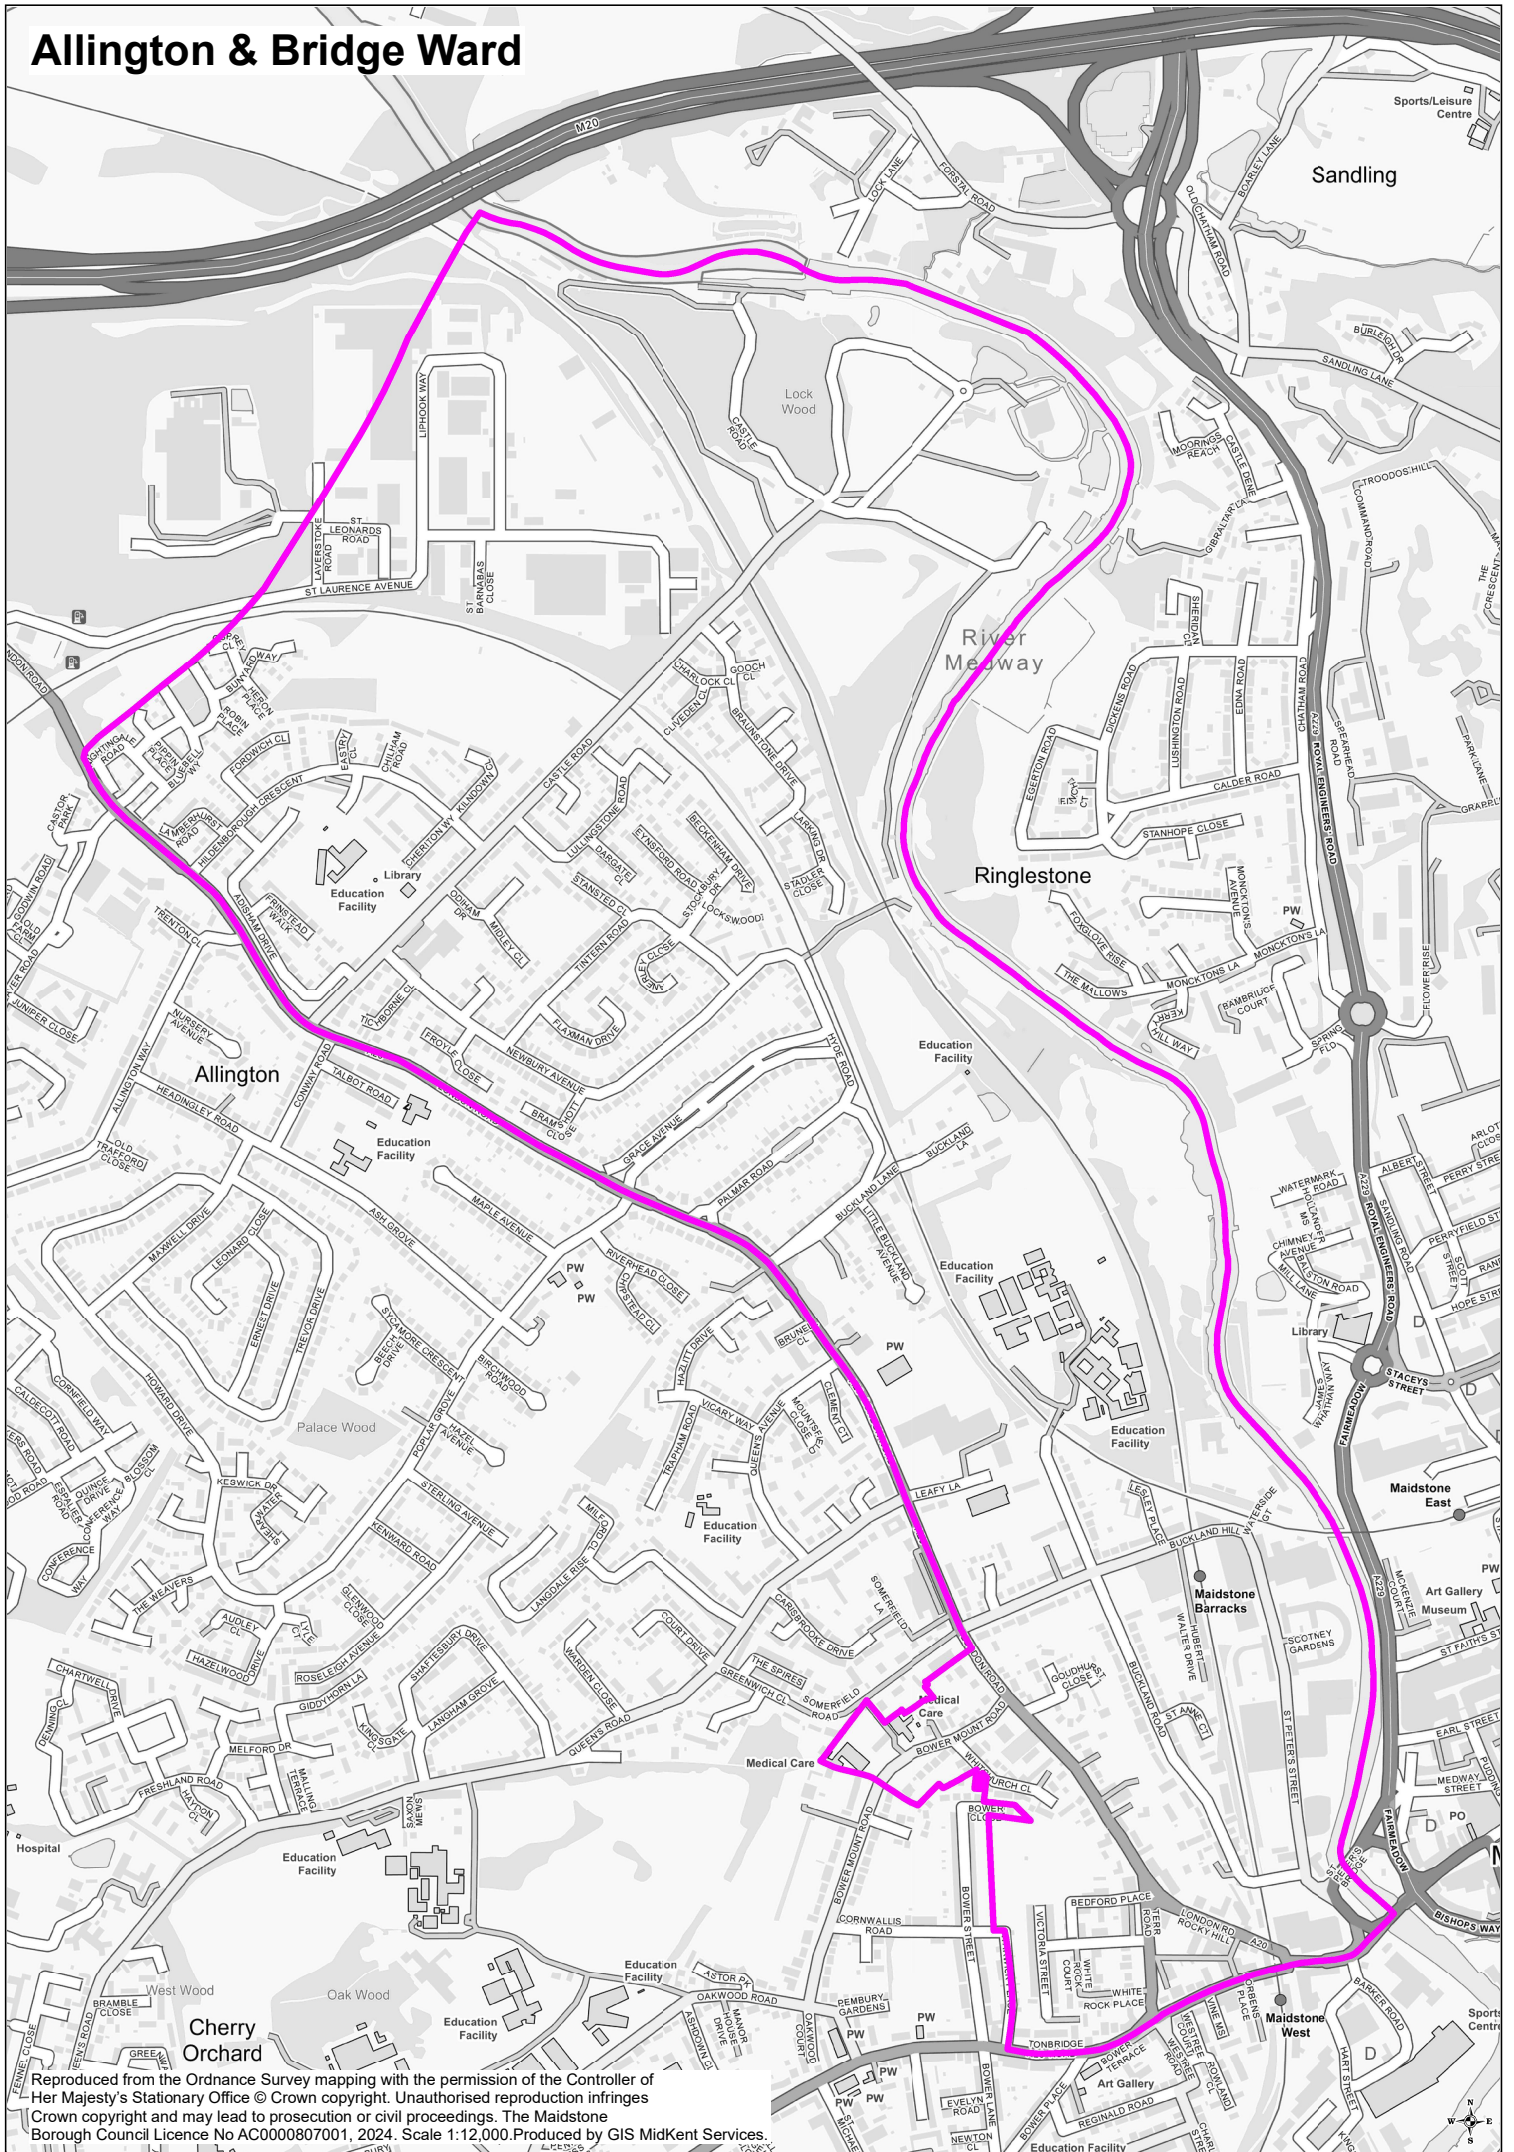

# Allington & Bridge Ward

Reproduced from the Ordnance Survey mapping with the permission of the Controller of Her Majesty's Stationary Office © Crown copyright. Unauthorised reproduction infringes Crown copyright and may lead to prosecution or civil proceedings. The Maidstone Borough Council Licence No AC0000807001, 2024. Scale 1:12,000. Produced by GIS MidKent Services.