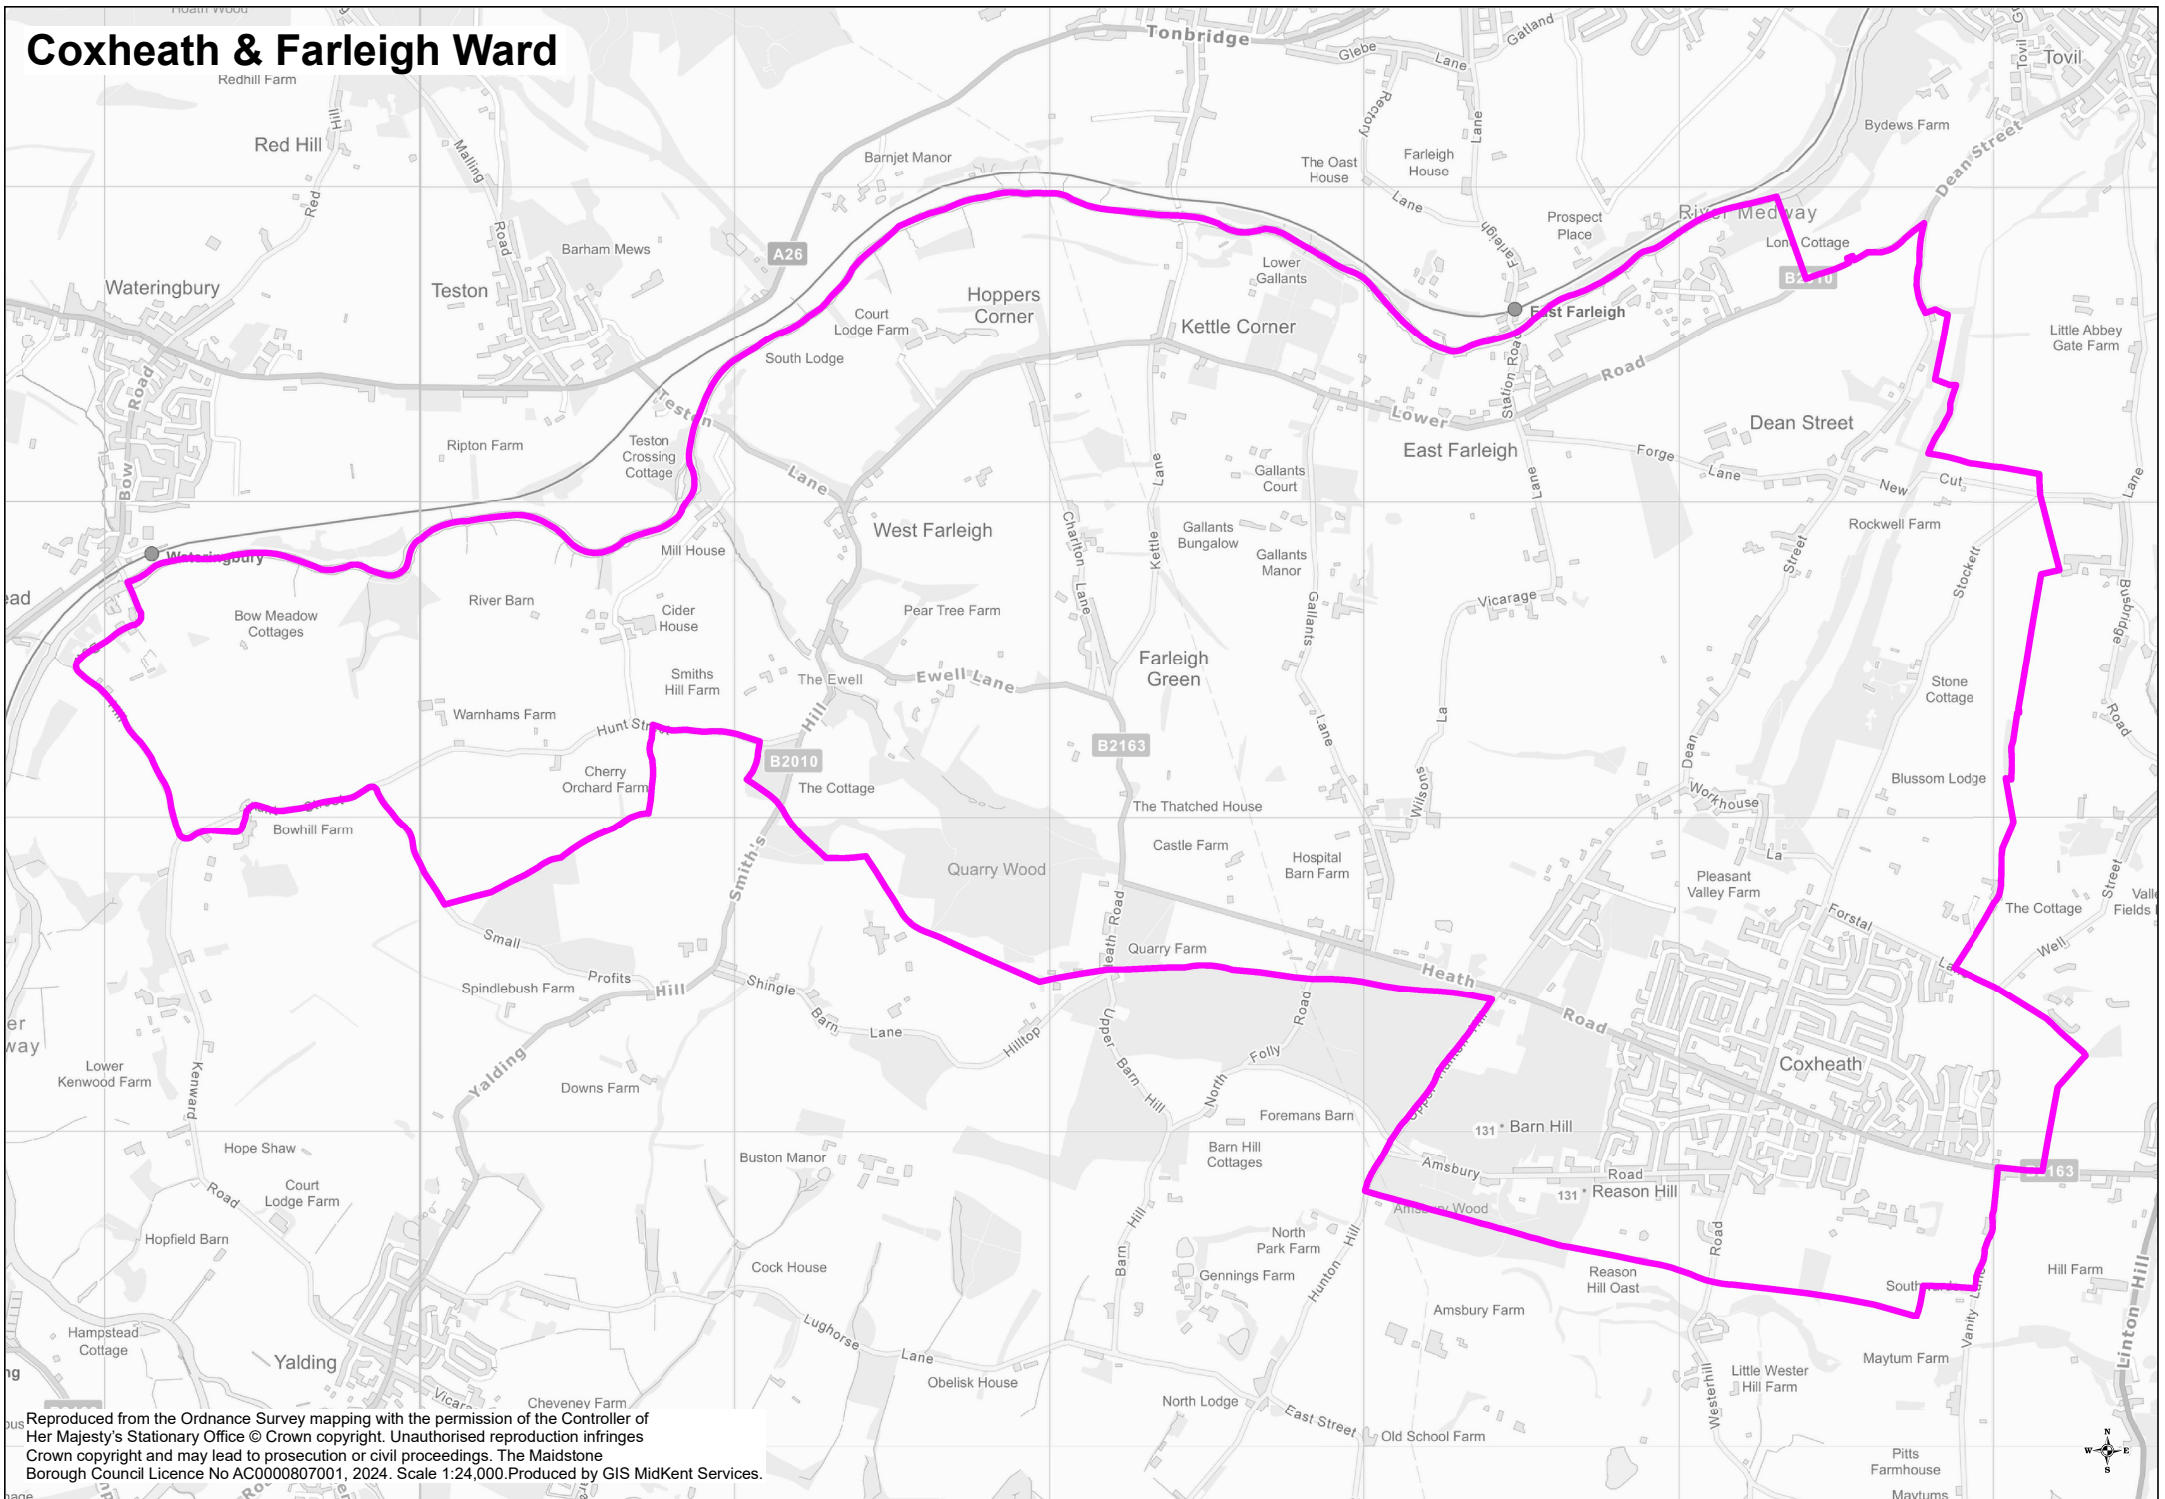

Coxheath & Farleigh Ward

Reproduced from the Ordnance Survey mapping with the permission of the Controller of Her Majesty's Stationary Office © Crown copyright. Unauthorised reproduction infringes Crown copyright and may lead to prosecution or civil proceedings. The Maidstone Borough Council Licence No AC0000807001, 2024. Scale 1:24,000. Produced by GIS MidKent Services.