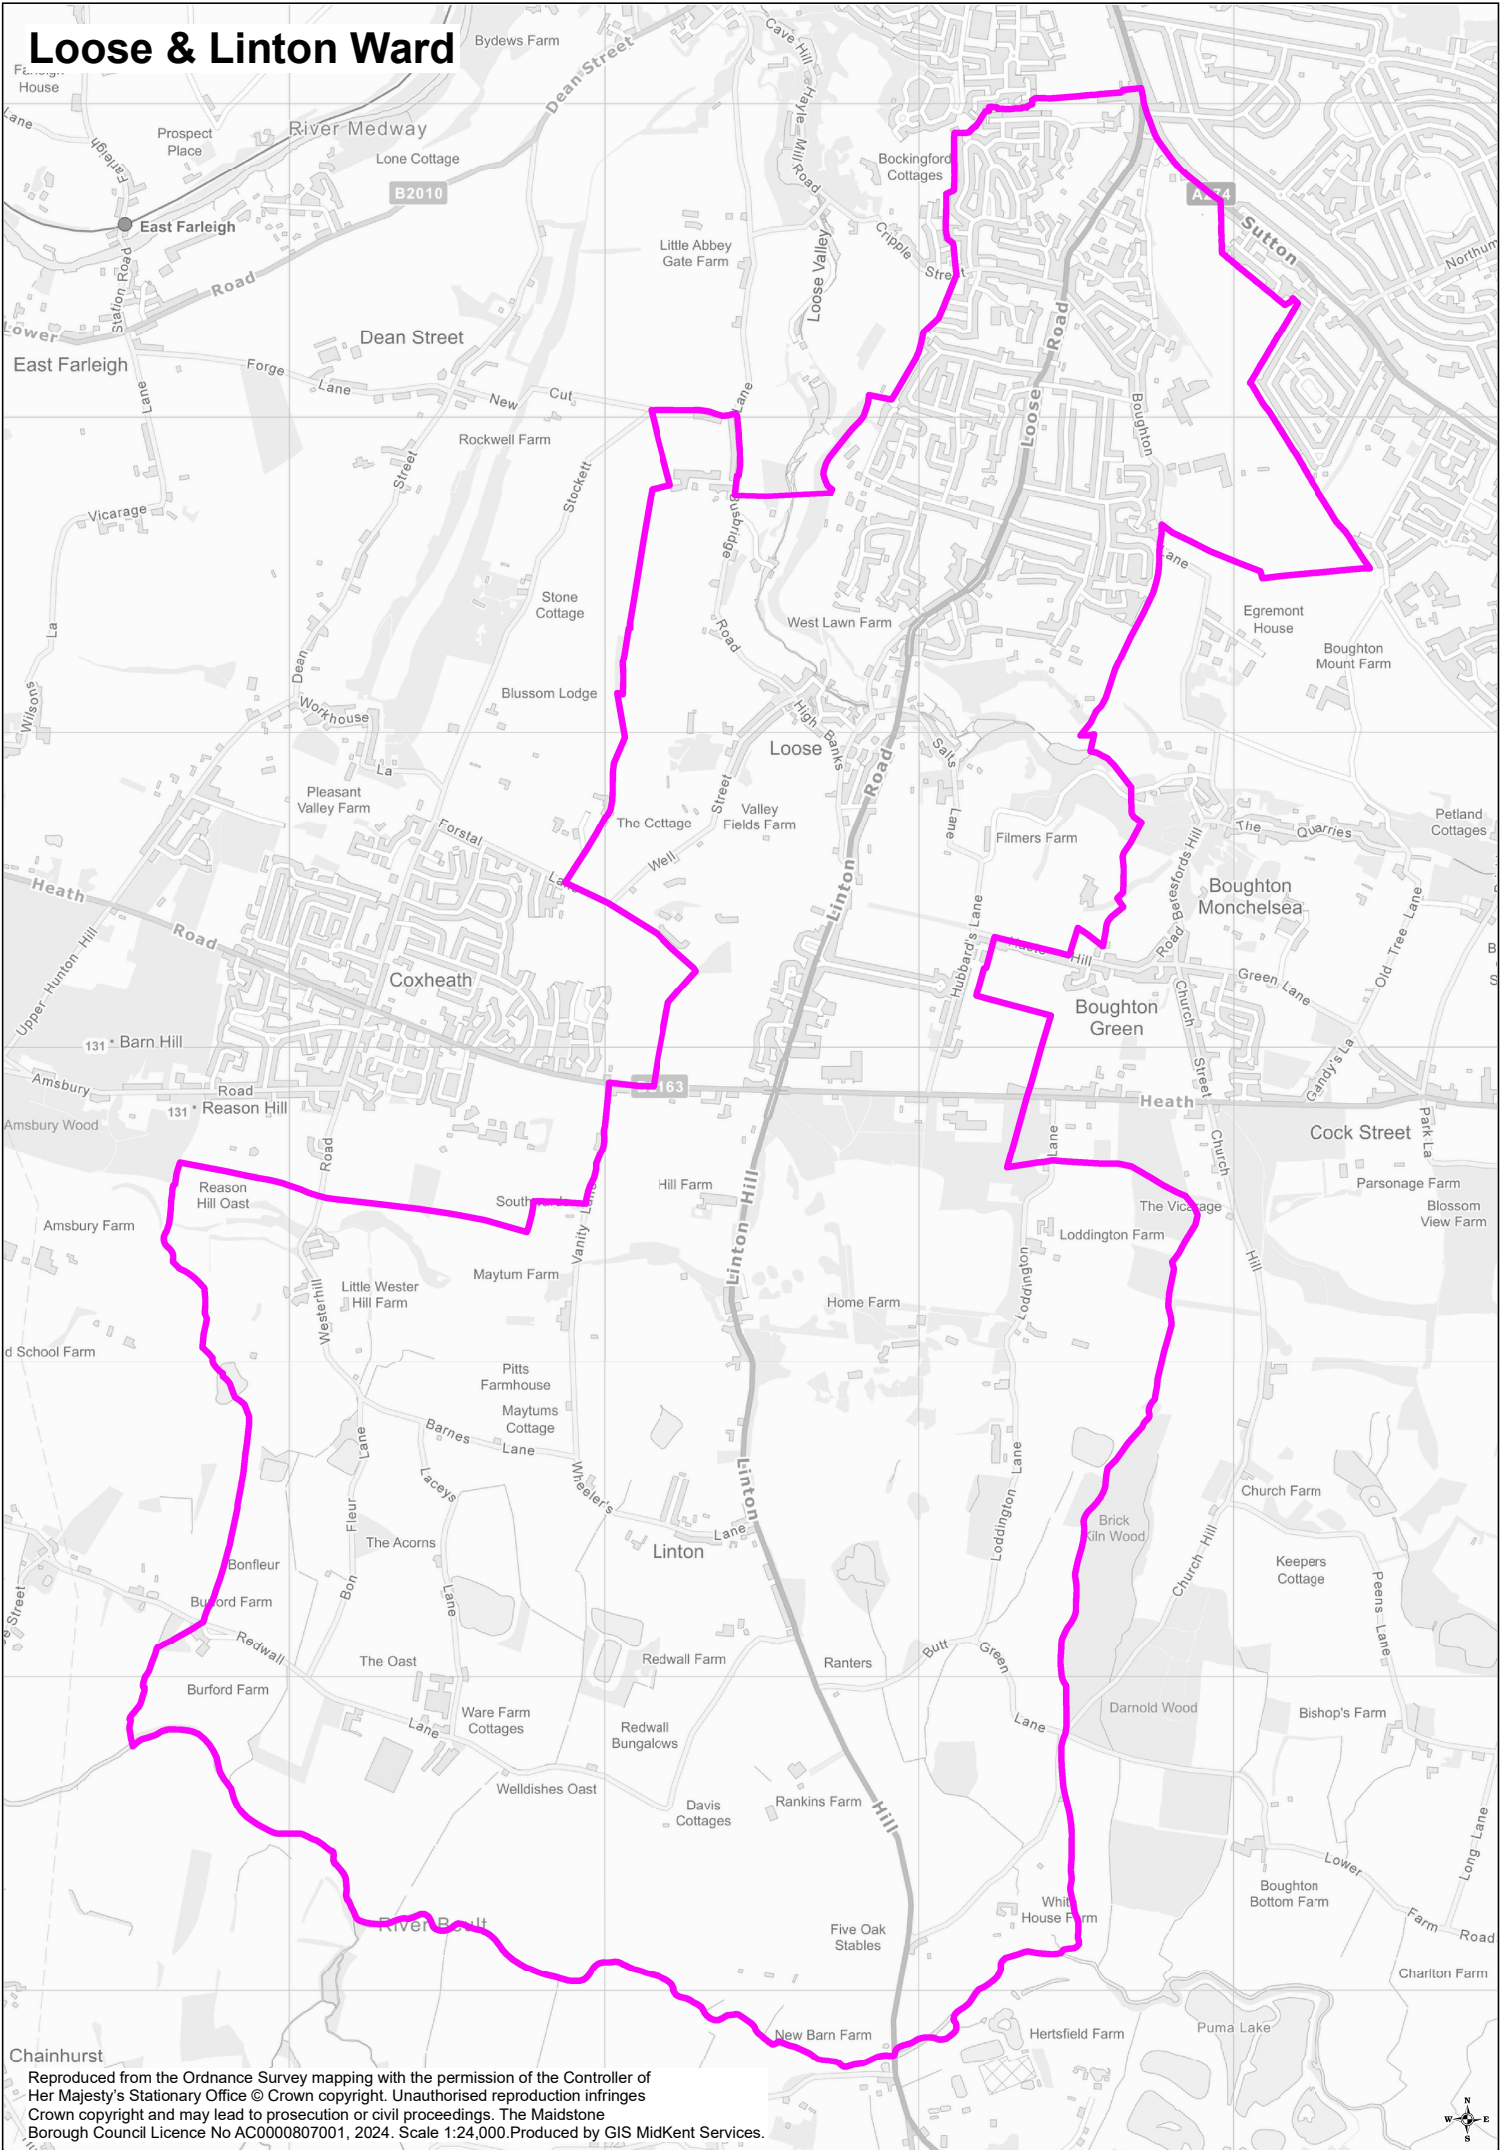

Loose & Linton Ward

Reproduced from the Ordnance Survey mapping with the permission of the Controller of Her Majesty's Stationary Office © Crown copyright. Unauthorised reproduction infringes Crown copyright and may lead to prosecution or civil proceedings. The Maidstone Borough Council Licence No AC0000807001, 2024. Scale 1:24,000. Produced by GIS MidKent Services.