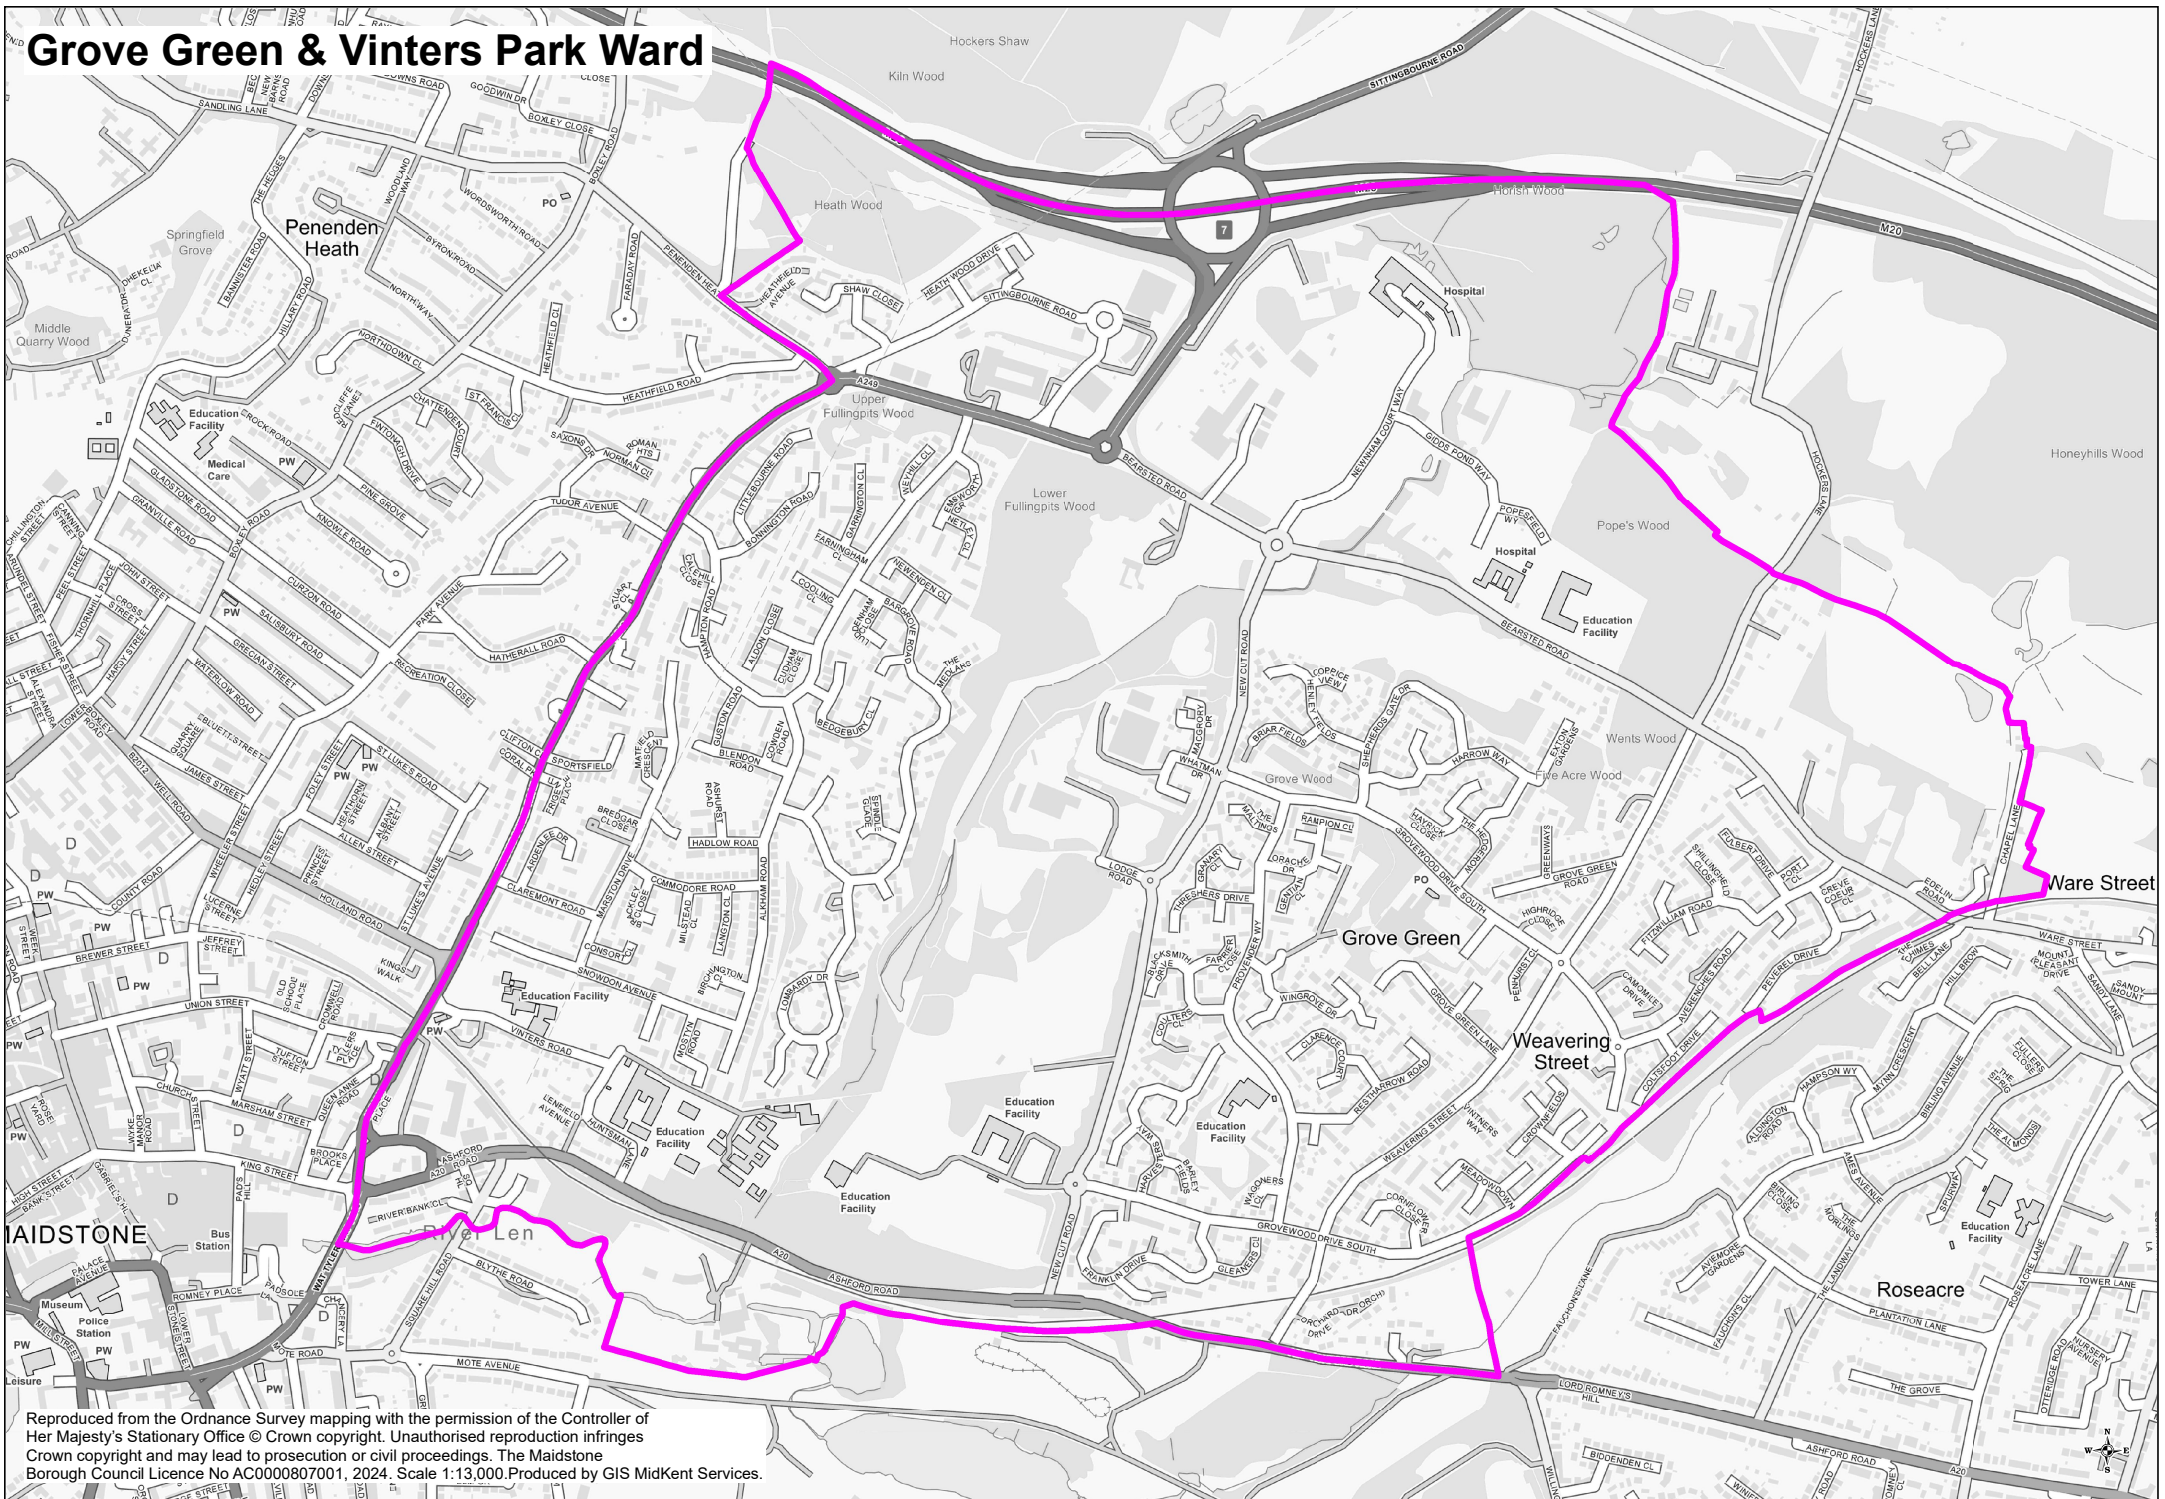

Grove Green & Vinters Park Ward

Reproduced from the Ordnance Survey mapping with the permission of the Controller of Her Majesty's Stationary Office © Crown copyright. Unauthorised reproduction infringes Crown copyright and may lead to prosecution or civil proceedings. The Maidstone Borough Council Licence No AC0000807001, 2024. Scale 1:13,000. Produced by GIS MidKent Services.