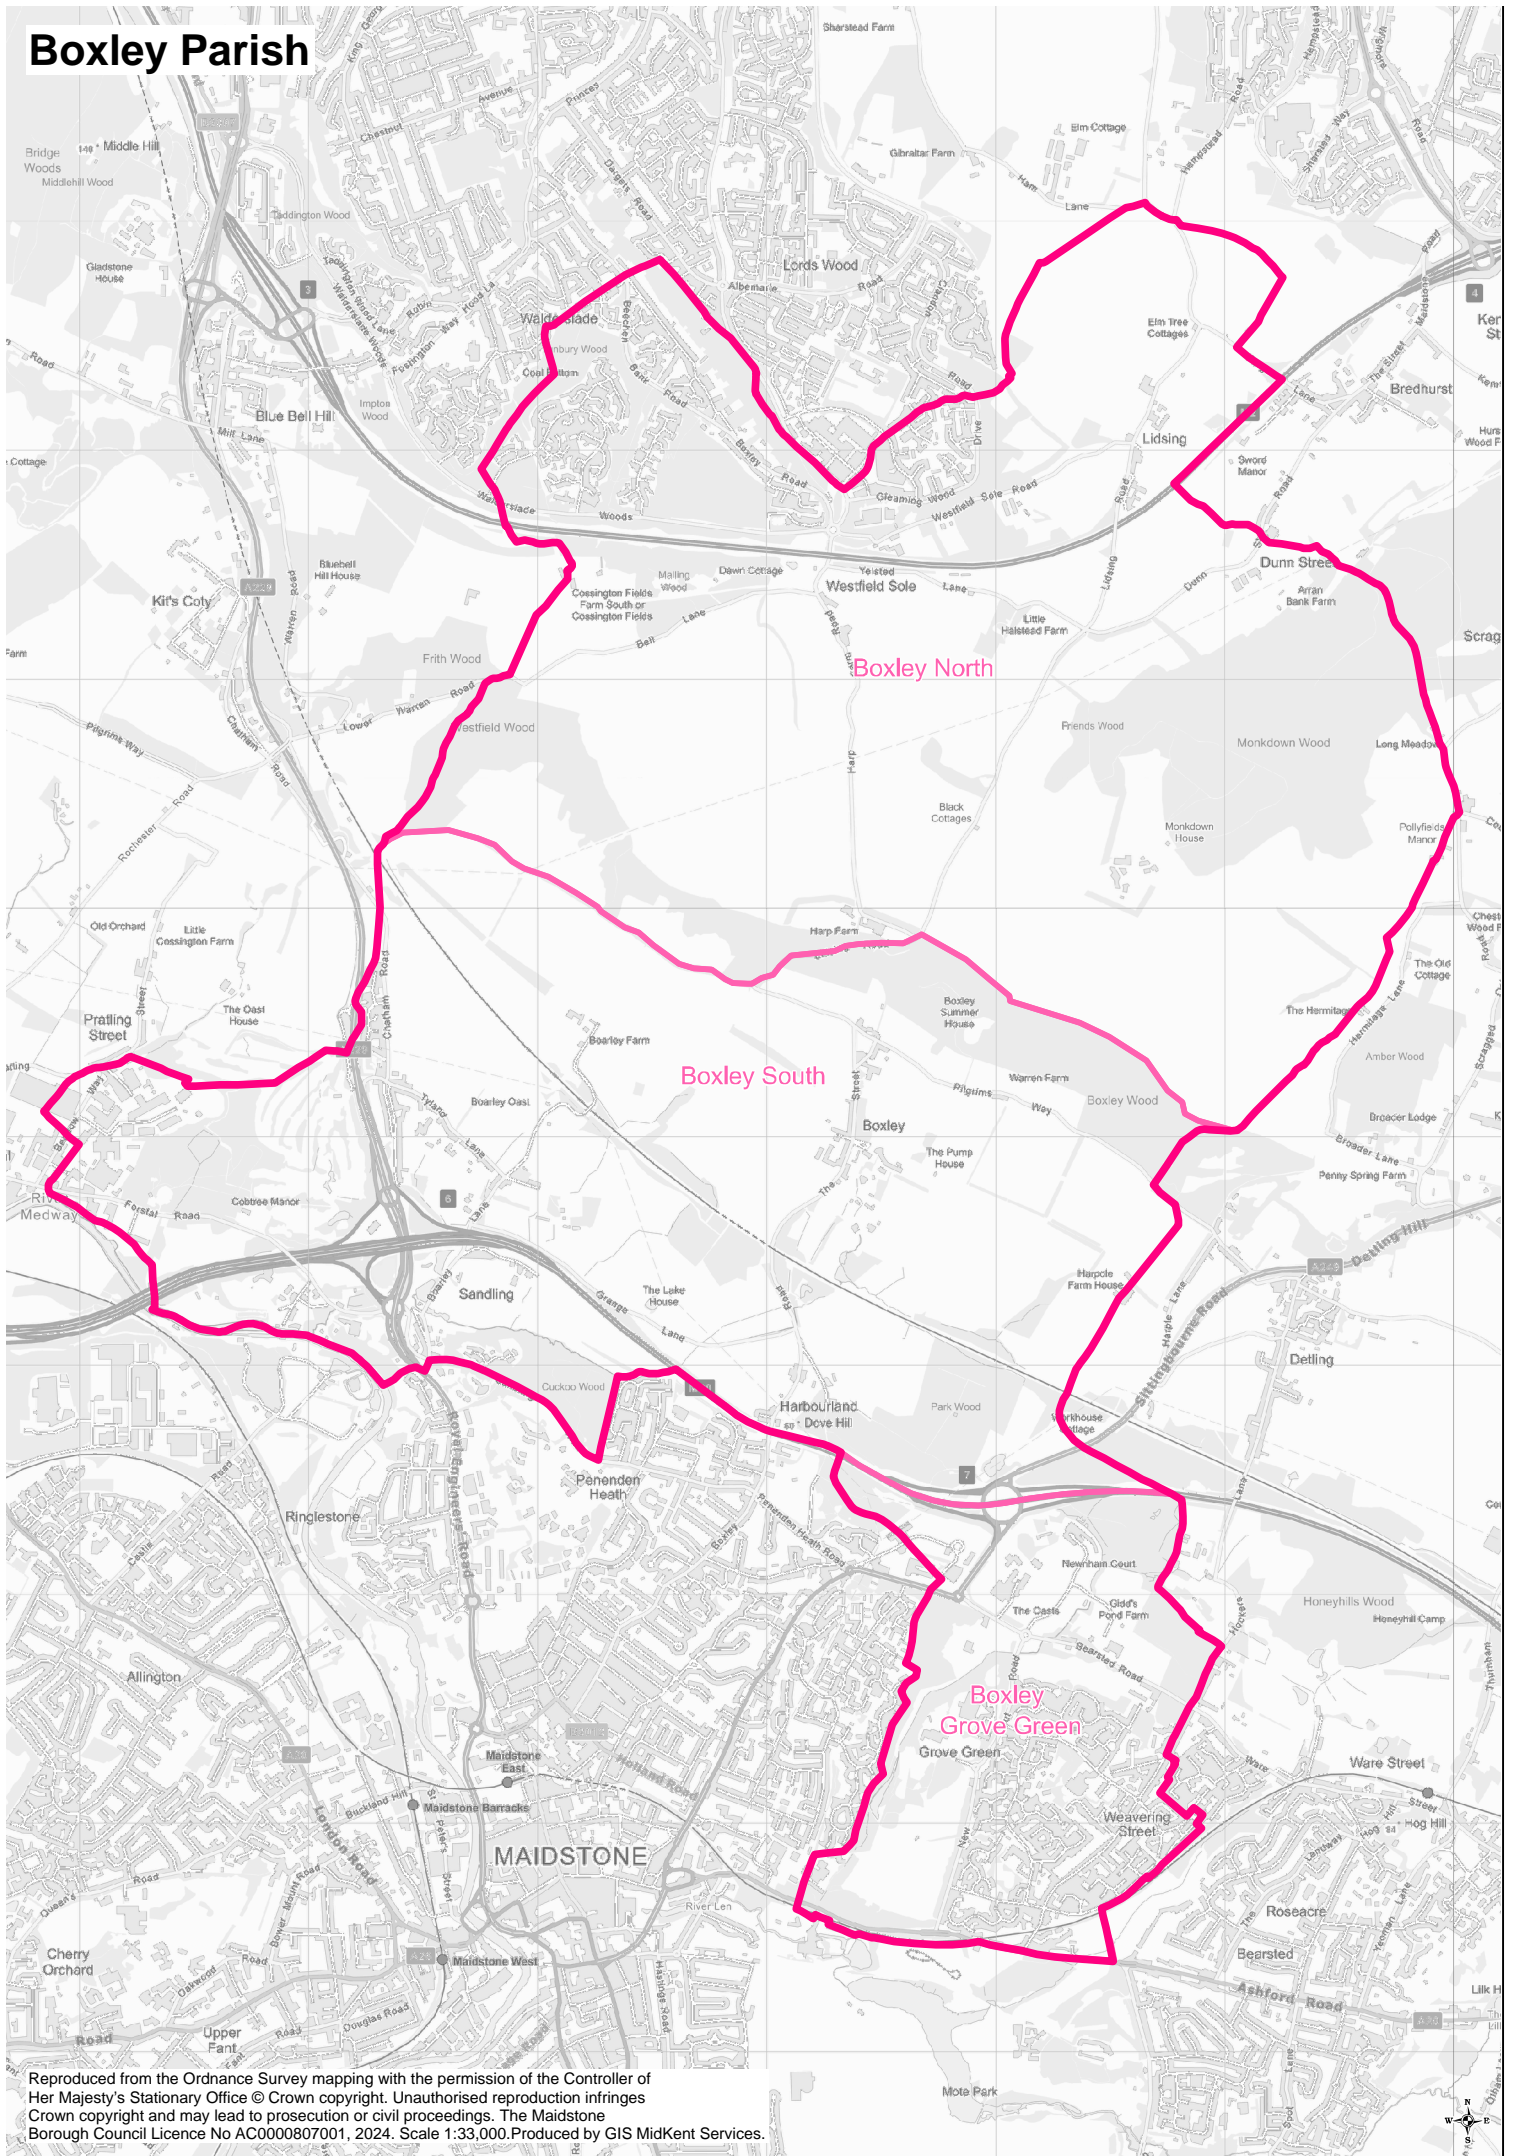

Boxley Parish

Reproduced from the Ordnance Survey mapping with the permission of the Controller of Her Majesty's Stationary Office © Crown copyright. Unauthorised reproduction infringes Crown copyright and may lead to prosecution or civil proceedings. The Maidstone Borough Council Licence No AC0000807001, 2024. Scale 1:33,000. Produced by GIS MidKent Services.