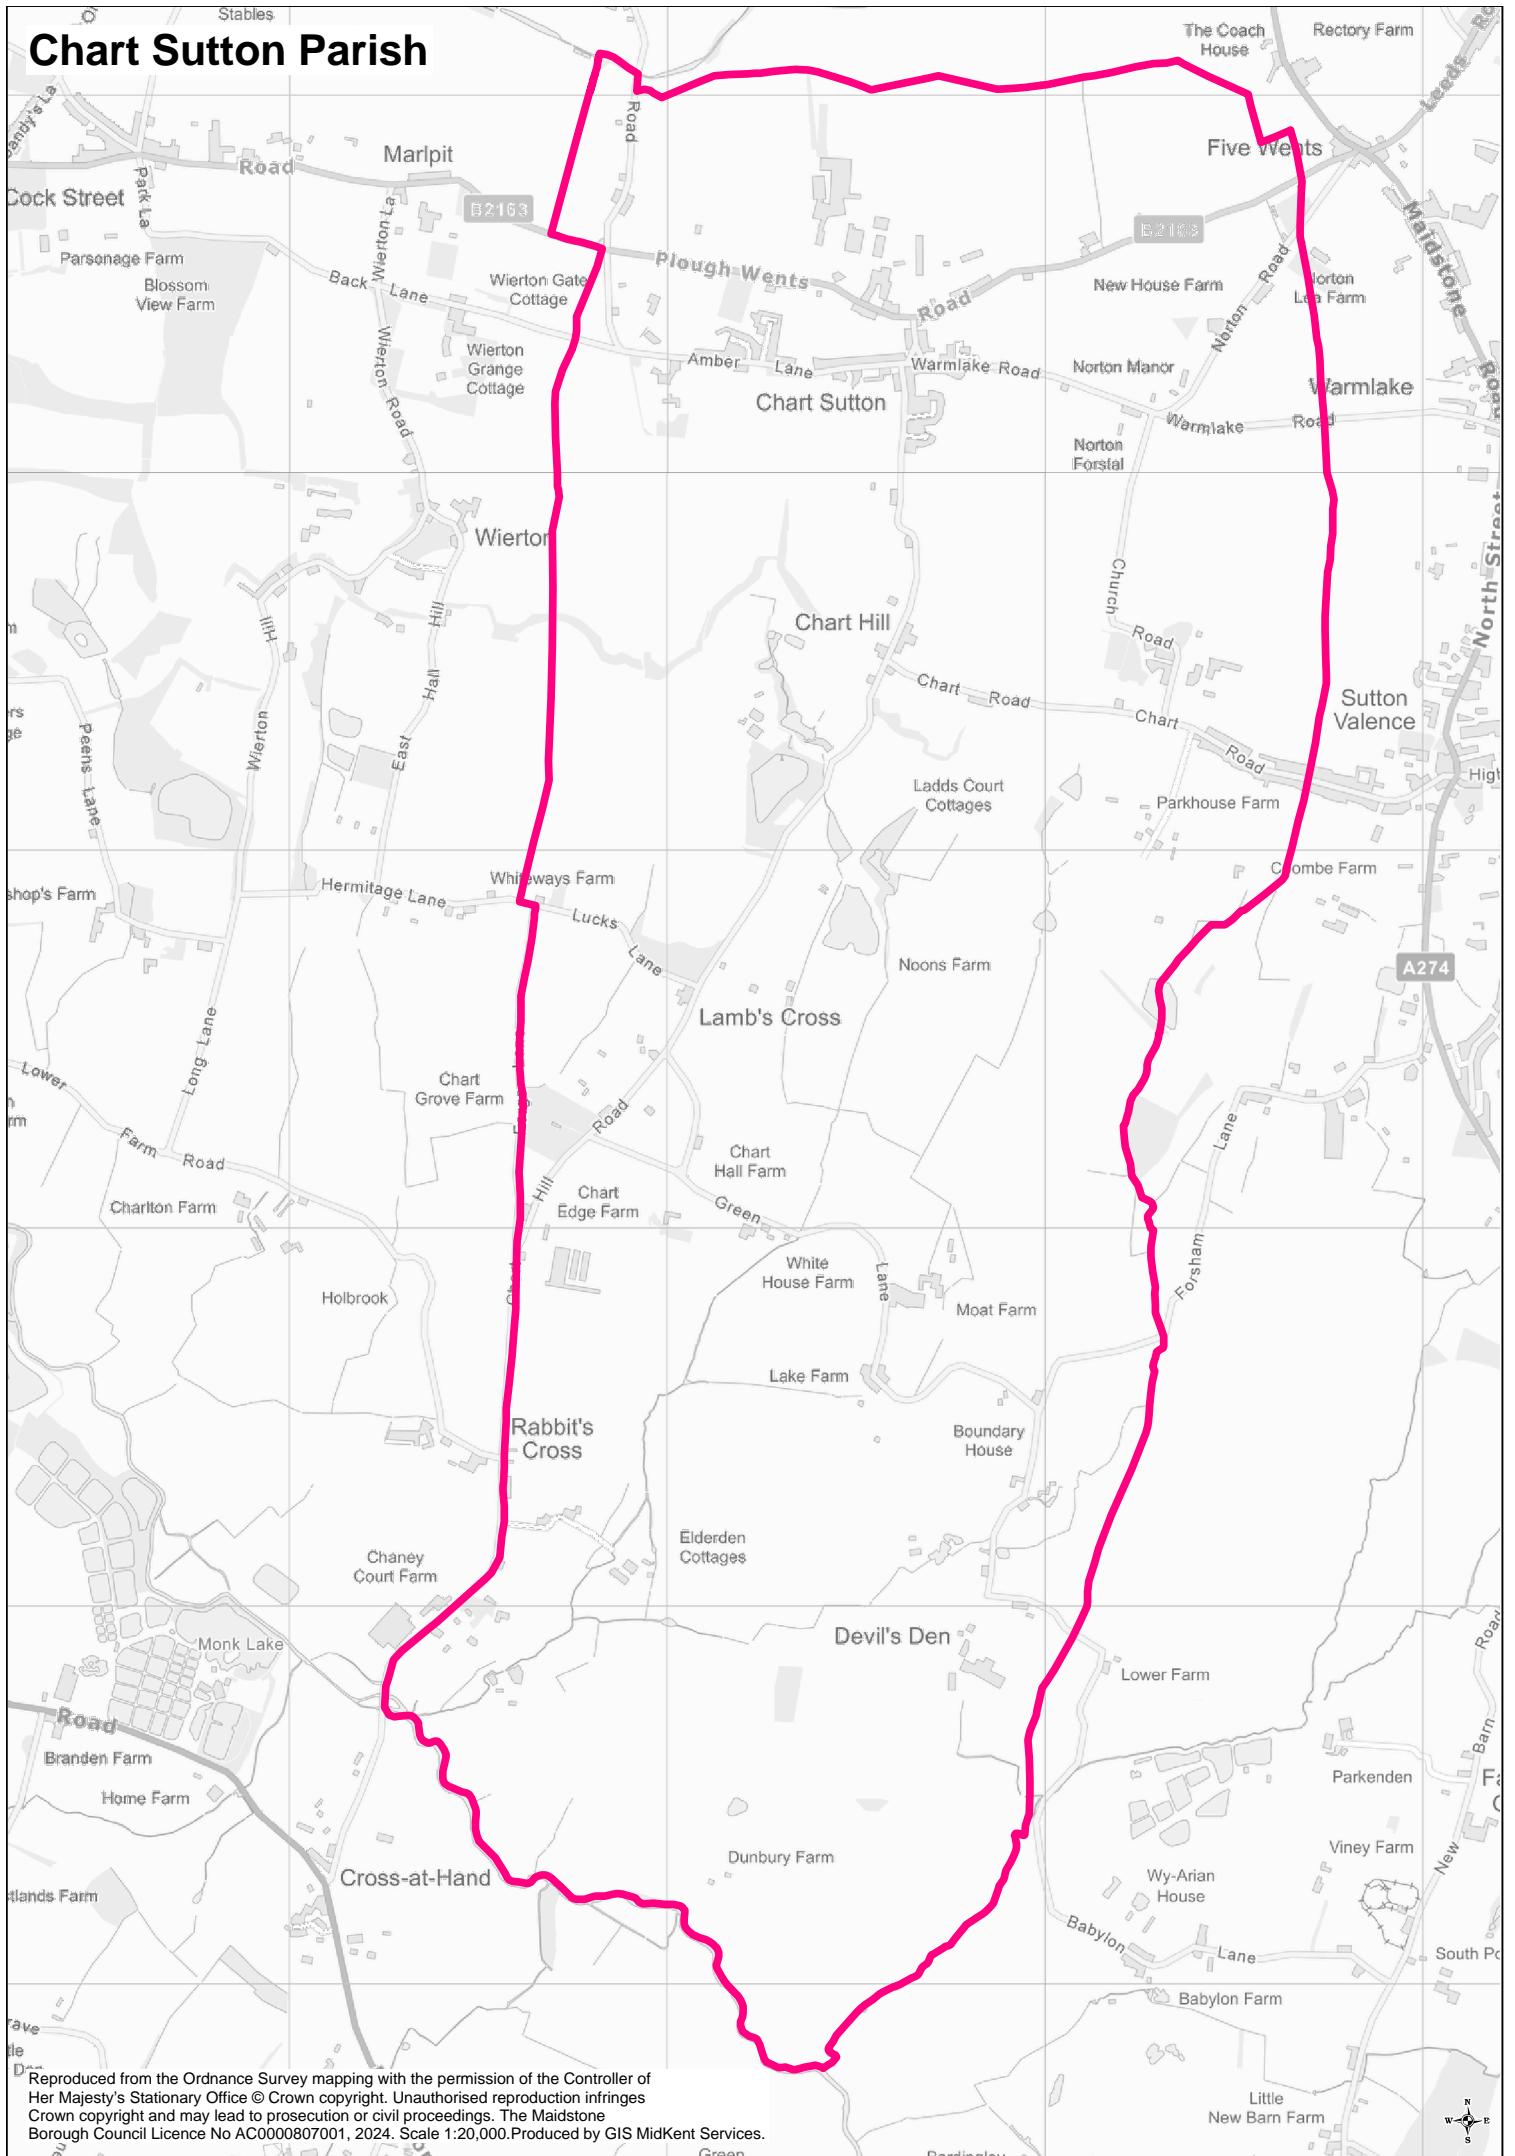

Chart Sutton Parish

Reproduced from the Ordnance Survey mapping with the permission of the Controller of Her Majesty's Stationary Office © Crown copyright. Unauthorised reproduction infringes Crown copyright and may lead to prosecution or civil proceedings. The Maidstone Borough Council Licence No AC0000807001, 2024. Scale 1:20,000. Produced by GIS MidKent Services.