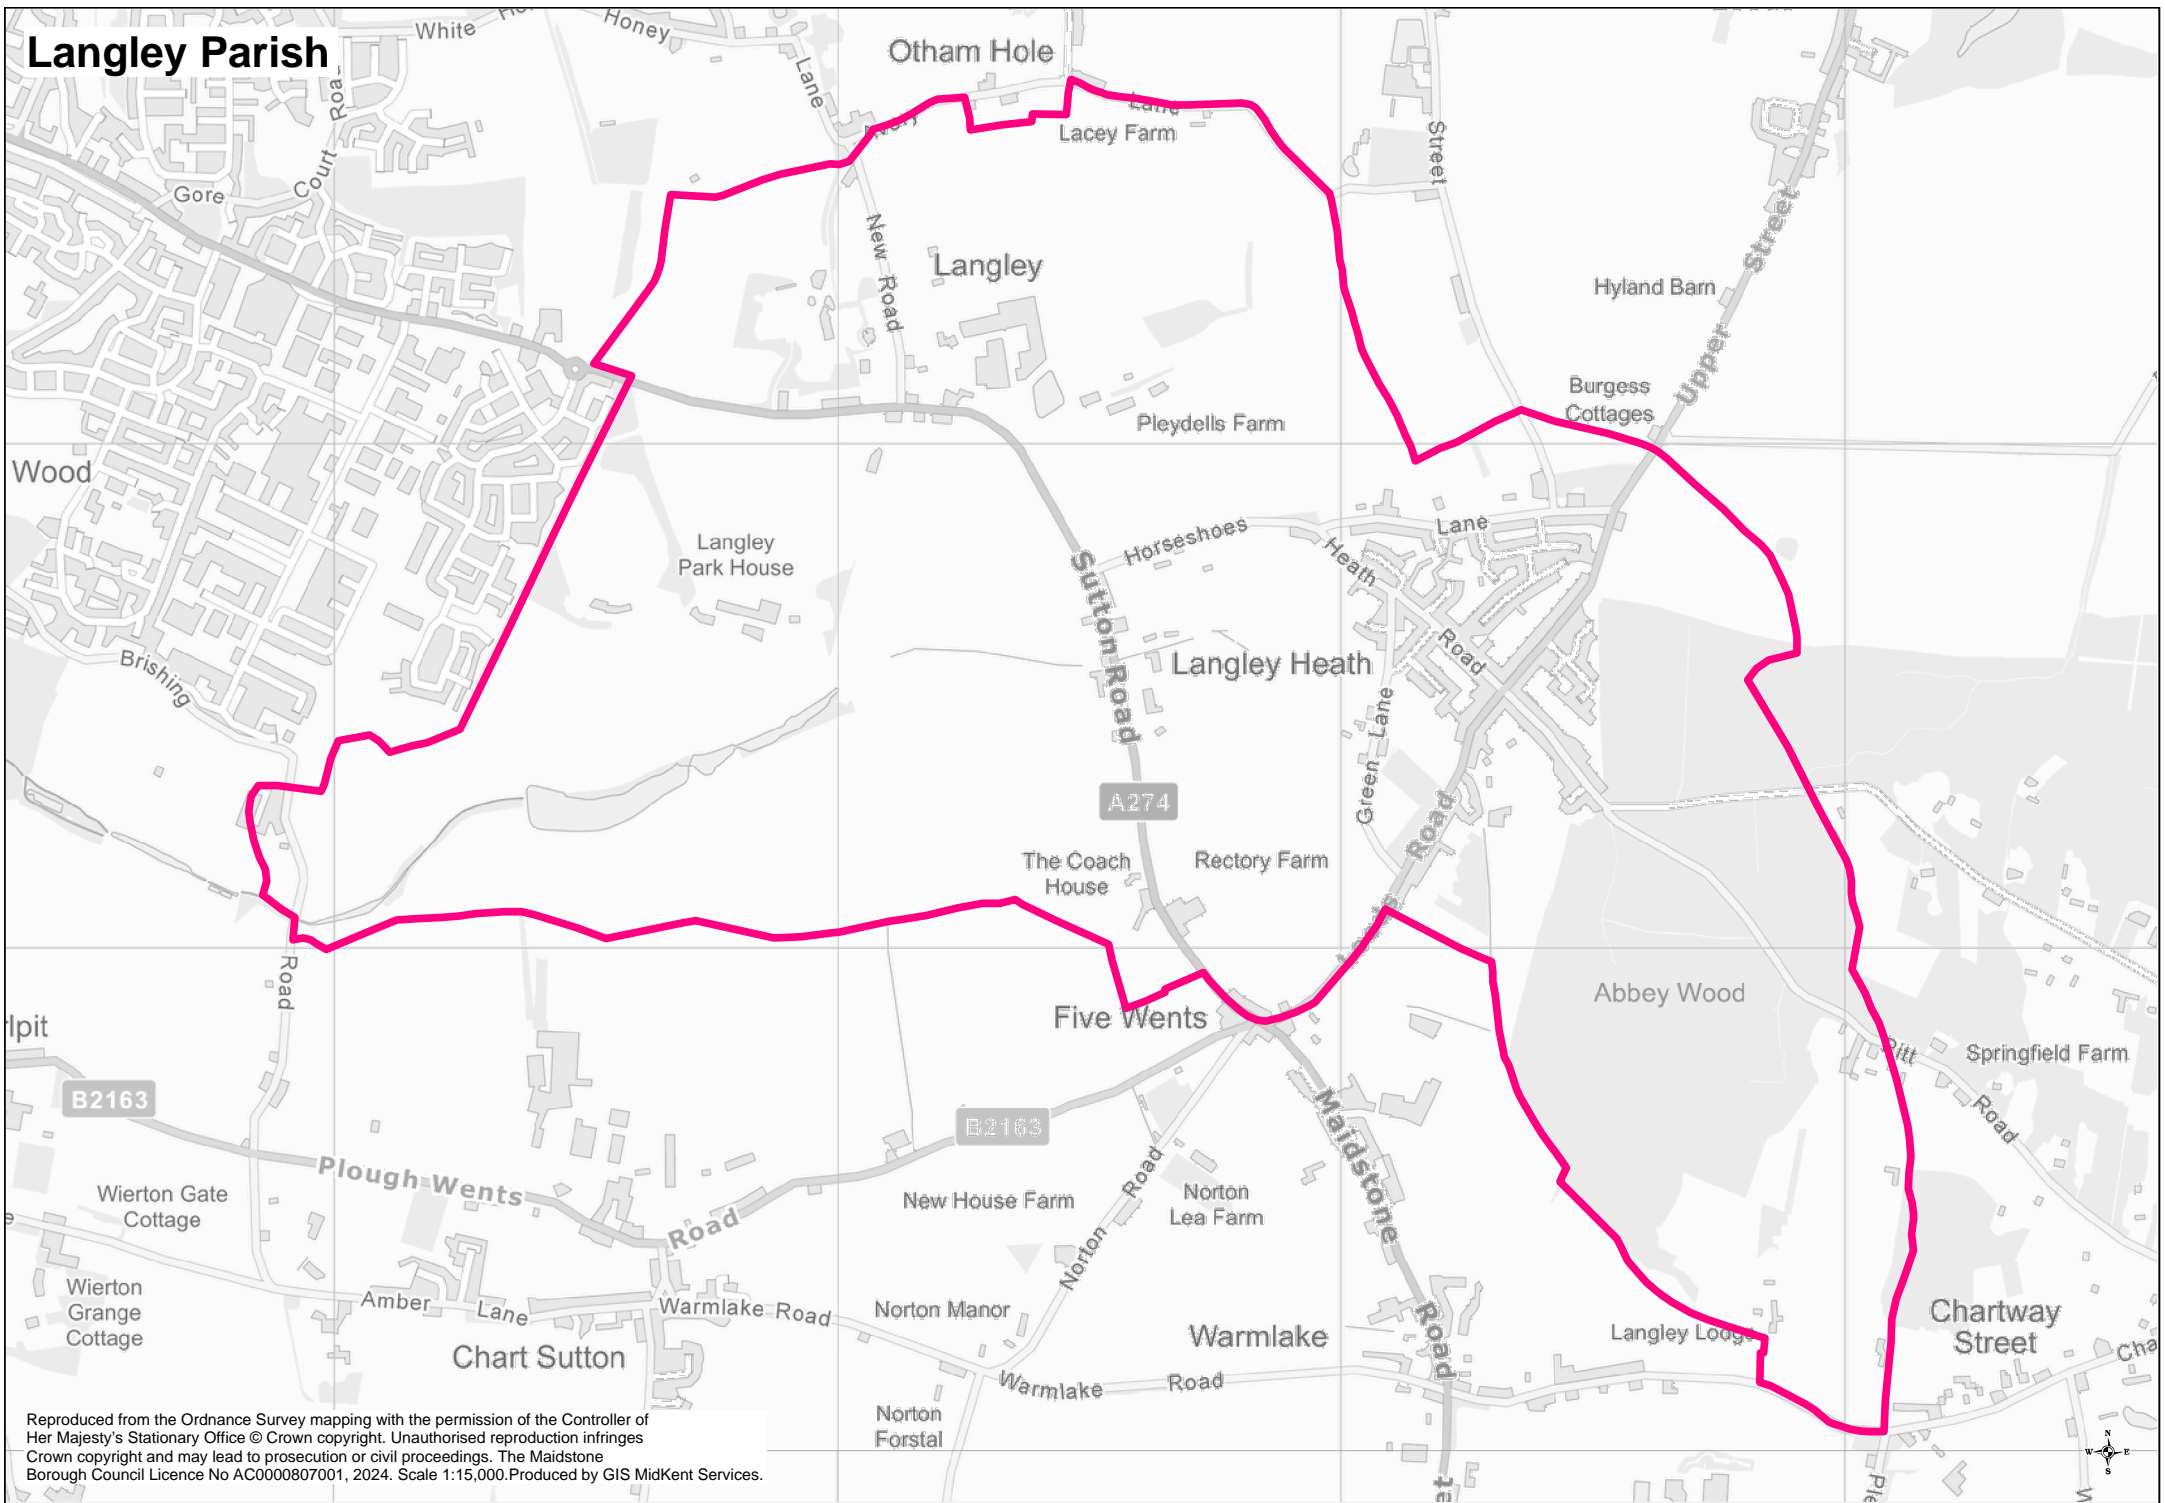

Langley Parish

Reproduced from the Ordnance Survey mapping with the permission of the Controller of Her Majesty's Stationary Office © Crown copyright. Unauthorised reproduction infringes Crown copyright and may lead to prosecution or civil proceedings. The Maidstone Borough Council Licence No AC0000807001, 2024. Scale 1:15,000. Produced by GIS MidKent Services.