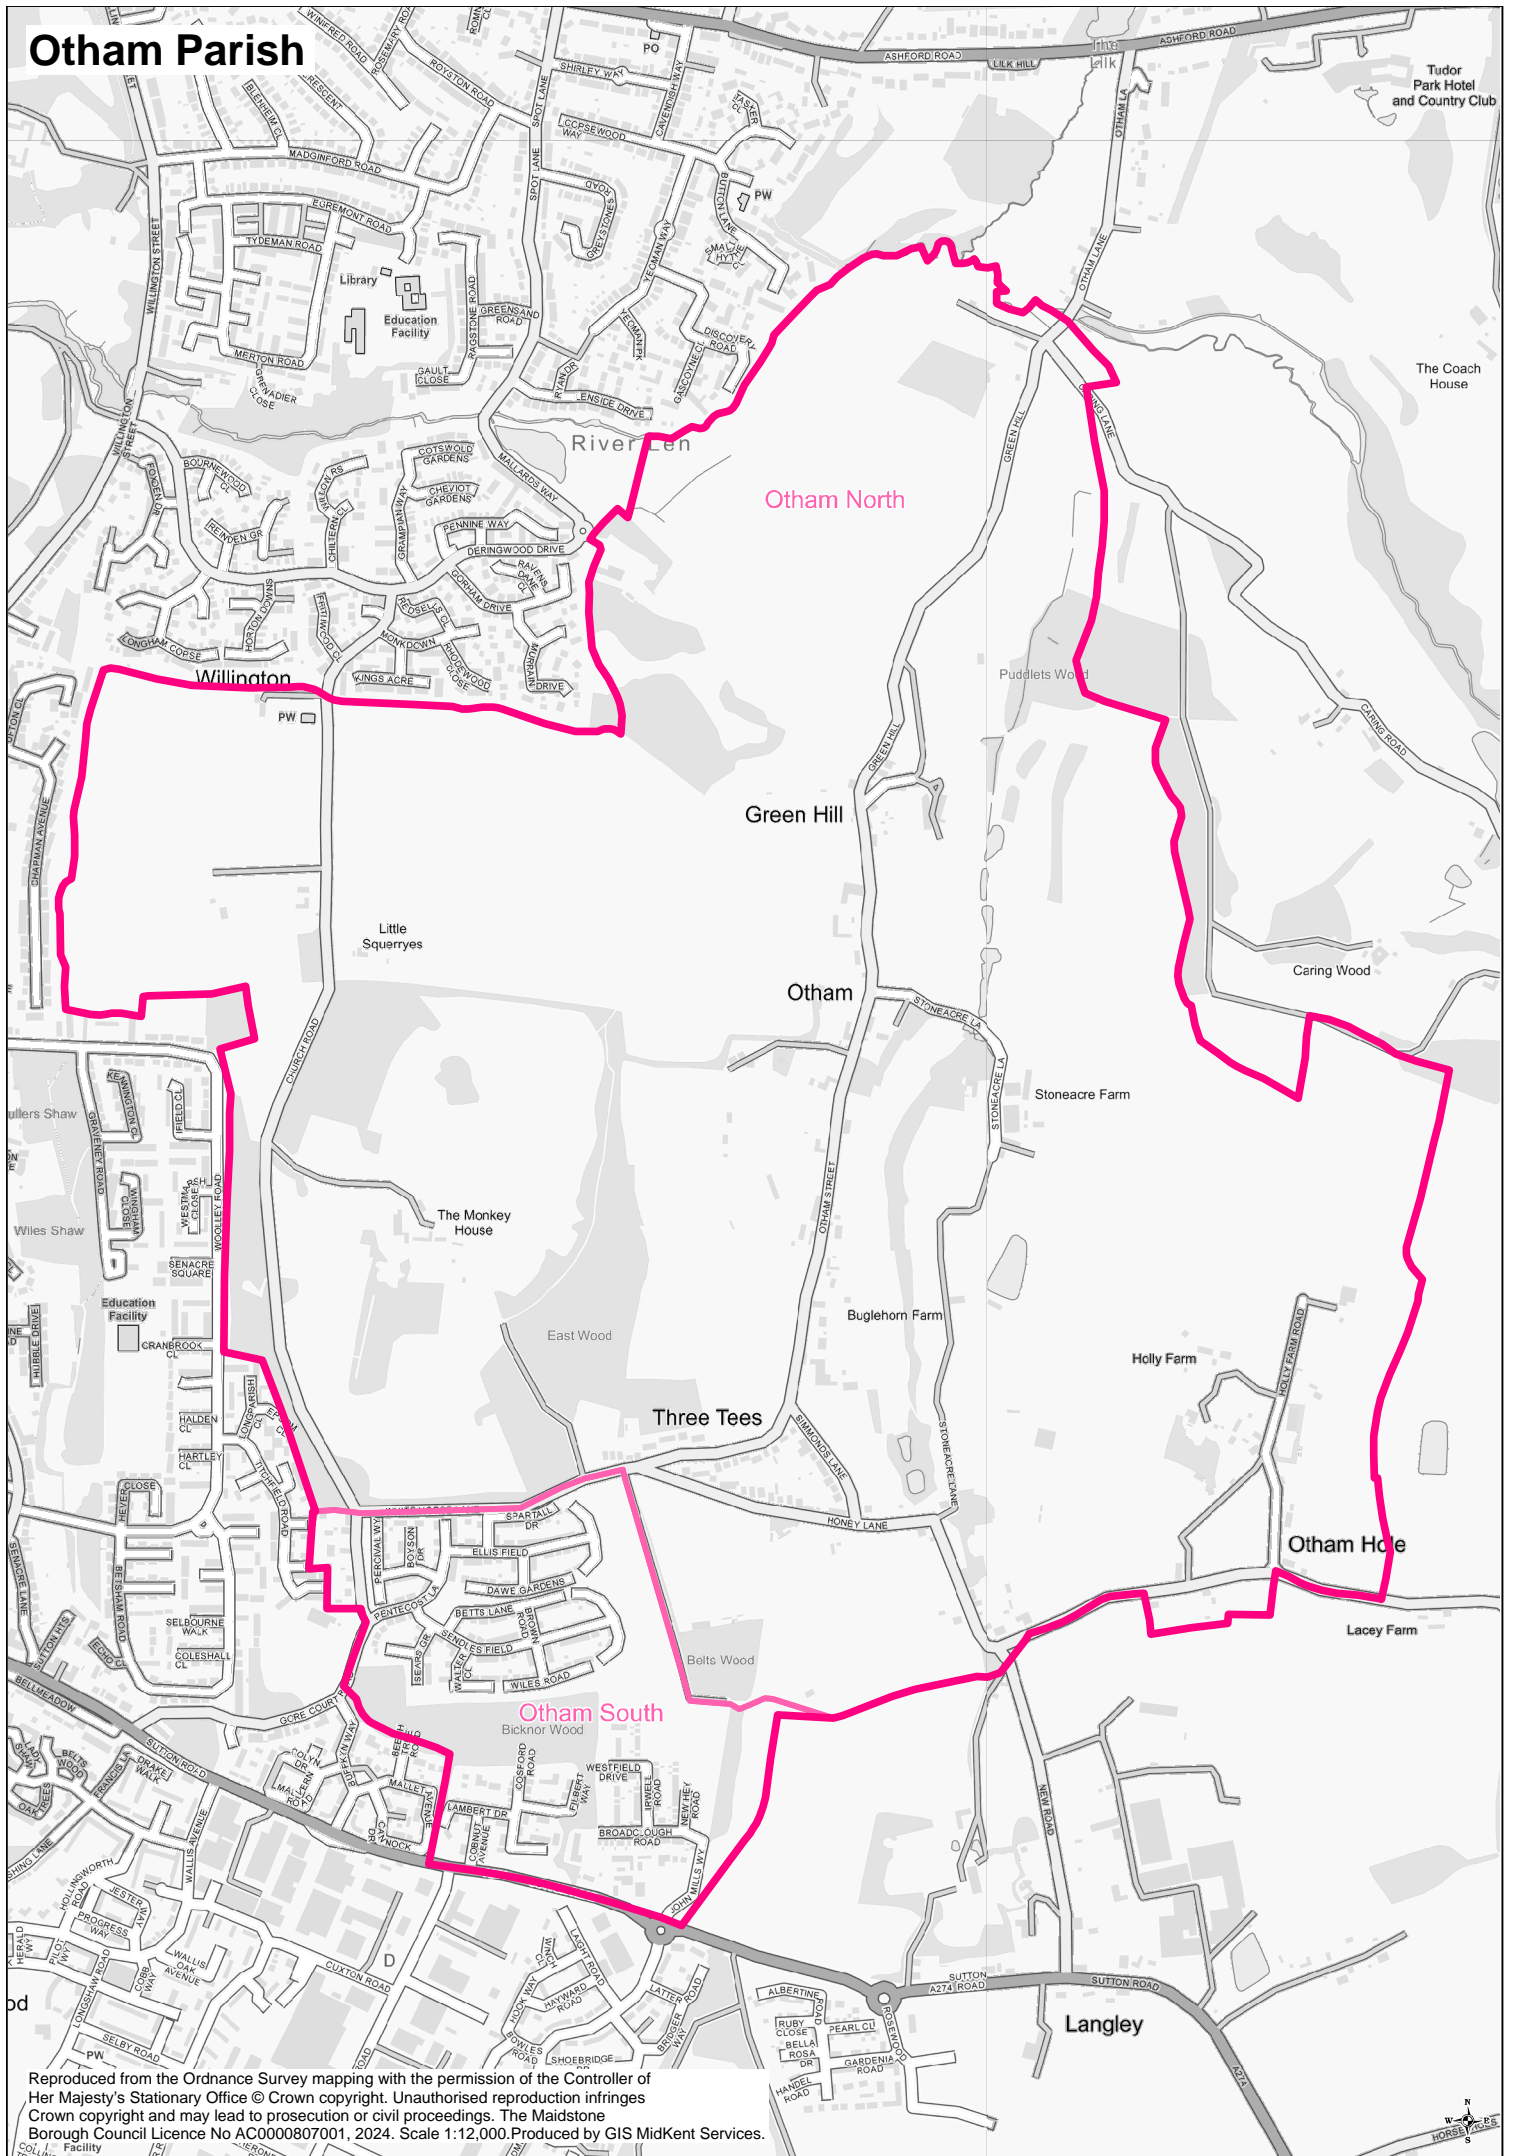

Otham Parish

Reproduced from the Ordnance Survey mapping with the permission of the Controller of Her Majesty's Stationary Office © Crown copyright. Unauthorised reproduction infringes Crown copyright and may lead to prosecution or civil proceedings. The Maidstone Borough Council Licence No AC0000807001, 2024. Scale 1:12,000. Produced by GIS MidKent Services.