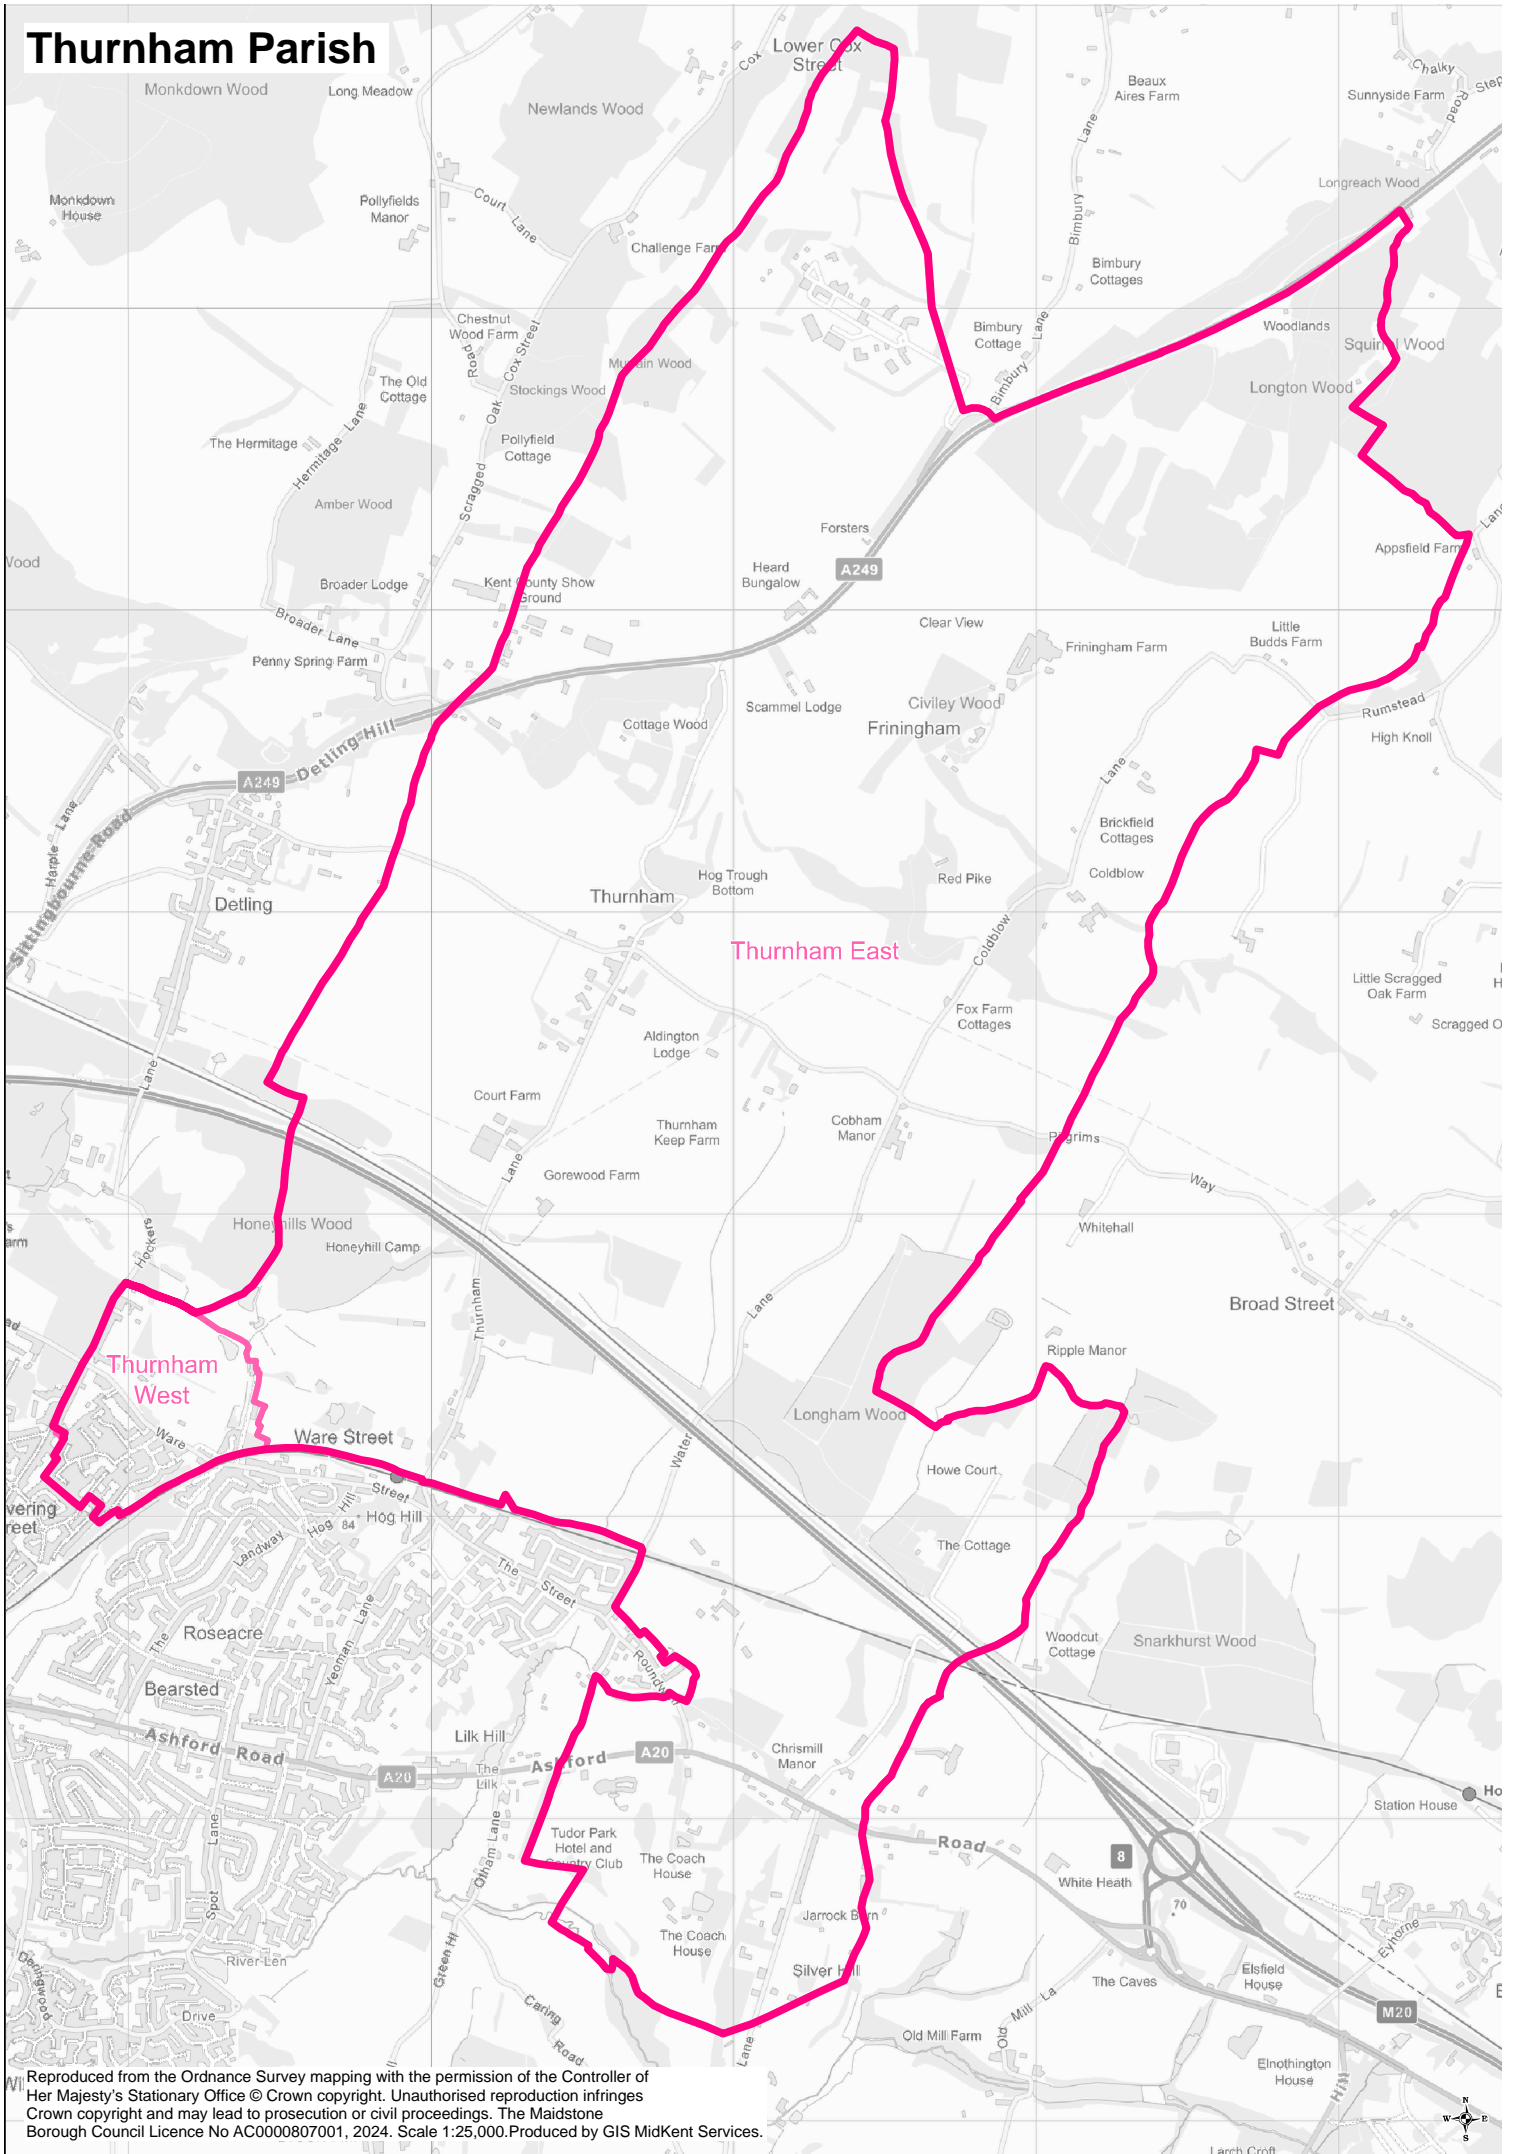

Thurnham Parish

Reproduced from the Ordnance Survey mapping with the permission of the Controller of Her Majesty's Stationary Office © Crown copyright. Unauthorised reproduction infringes Crown copyright and may lead to prosecution or civil proceedings. The Maidstone Borough Council Licence No AC0000807001, 2024. Scale 1:25,000. Produced by GIS MidKent Services.